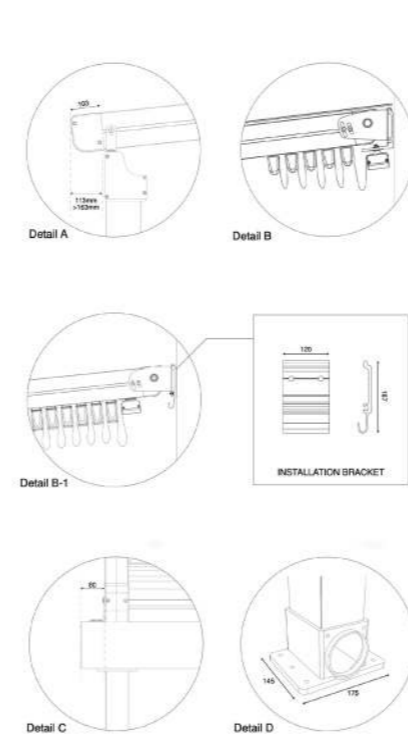

TERA PROFILE DETAILS