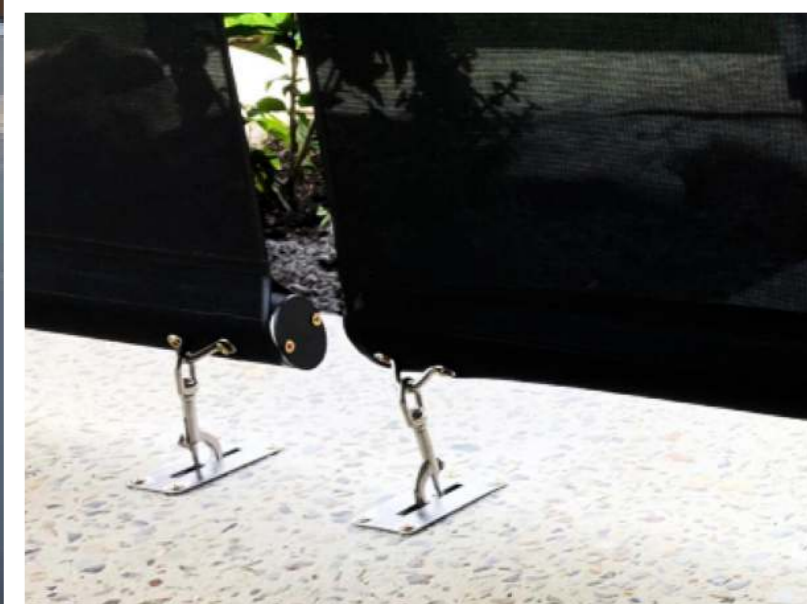

MIY Outdoor's DIY Outdoor Blinds bring together premium quality and home-friendly installation in one smart solution. Designed and manufactured in Australia, these blinds are tailored to the local climate with weather-resistant fabrics, powder-coated finishes and full support from the MIY team, making them ideal for patios, verandahs and alfresco spaces.

With custom sizing up to 5.8 metres in width, you can choose manual or motorised operation and select from a wide palette of colours and fabrics. MIY Outdoor also provides detailed how-to videos and ongoing support so you can measure and install with confidence all backed by a five-year warranty for peace of mind