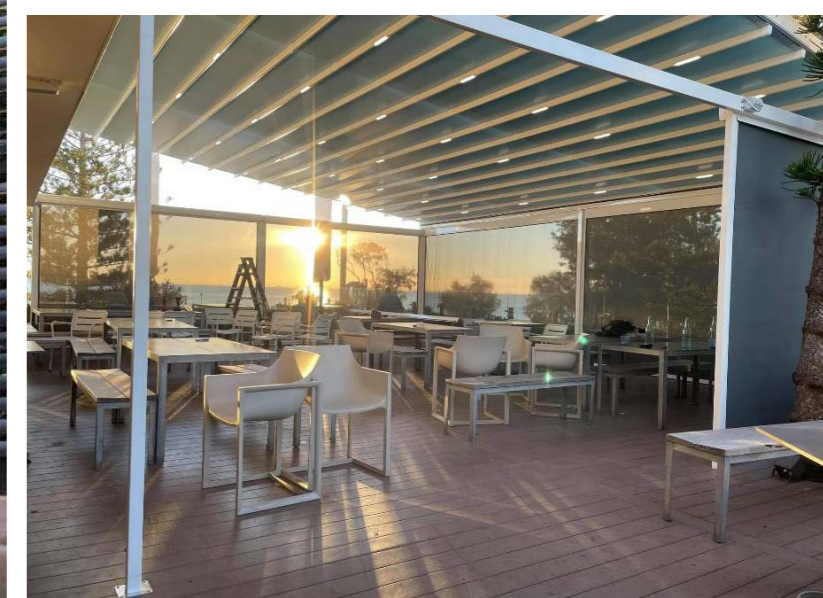

Be the envy of your friends, family and neighbours with a retractable or louvred roof system from MIY OUTDOOR.

Our stylish systems are fully customisable and can be designed to integrate with your existing space, allowing you to add value to your home and make the most of your outdoor space all year round!