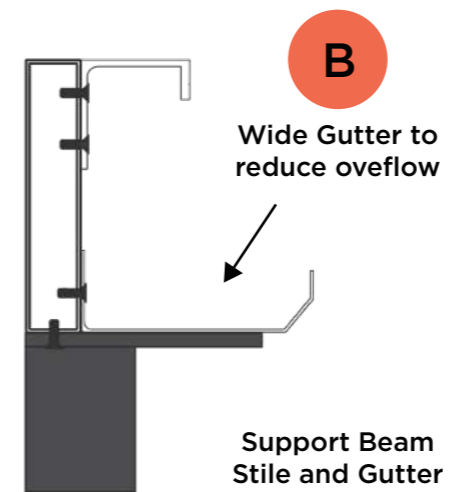

With custom sizing up to 5.8 metres in width, you can choose manual or motorised operation and select from a wide palette of colours and fabrics. MIY Outdoor also provides detailed how-to videos and ongoing support so you can measure and install with confidence all backed by a five-year warranty for peace of mind

LUMEX LOUVRED ROOF SYSTEM

Roofing System Configuration

4 Post | 0 Wall Roofing System

2 Post | 1 Wall Roofing System

1 Post | 2 Wall Roofing System

0 Post | 3/4 Wall Roofing System

TERA PETRACABLE ROOF SYSTEM