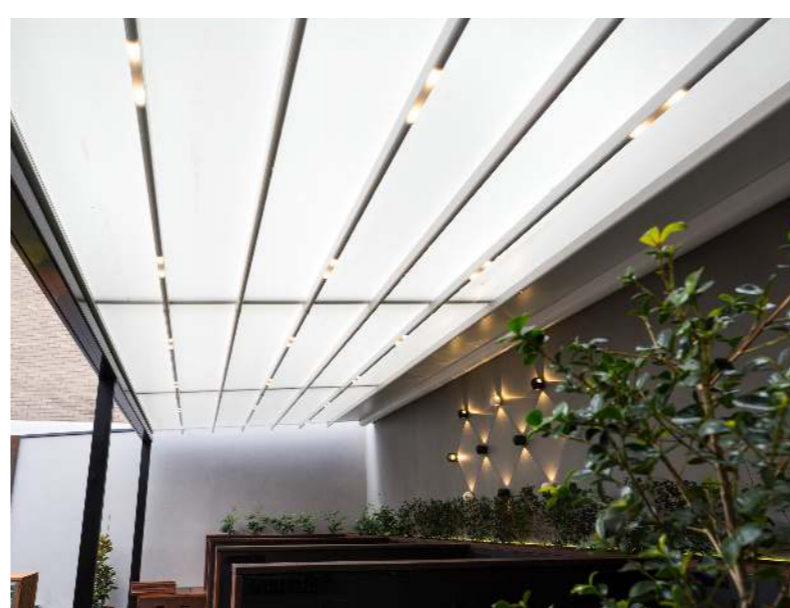

Be the envy of your friends, family and neighbours with a retractable or louvred roof system from MIY OUTDOOR.

Our stylish systems are fully customisable and can be designed to integrate with your existing space, allowing you to add value to your home and make the most of your outdoor space all year round!