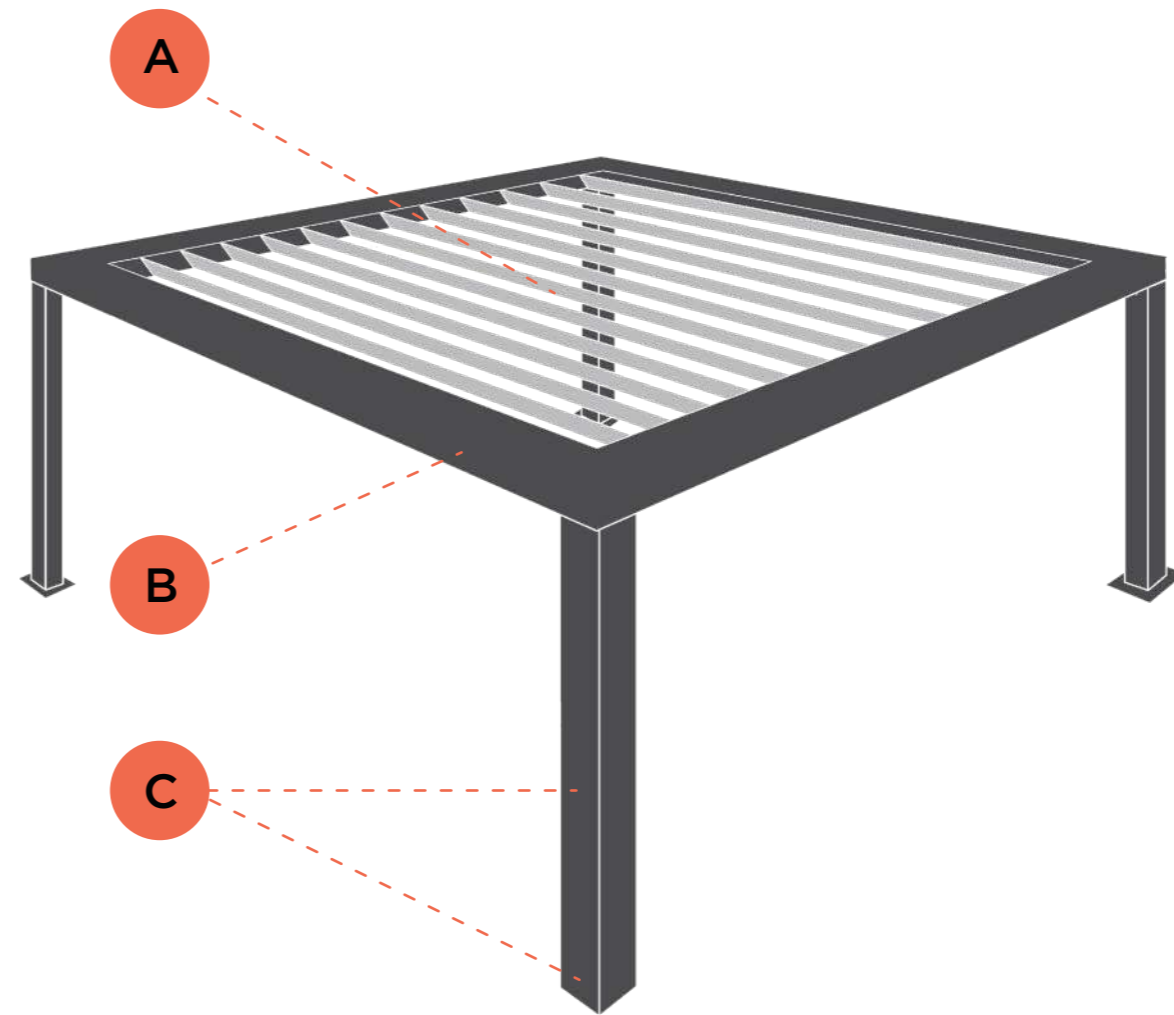

Fixing points can be along the ground using stainless steel floor plates and straps or easy to use swivel clips on either side of the blind. This blind can also double as a "Roof to Fence" blind.

For example the blind could be fixed to your roofline and extend across to a boundary fence or wall providing shade and protection for plants, washing lines or a children's play area.

With custom sizing up to 5.8 metres in width, you can choose manual or motorised operation and select from a wide palette of colours and fabrics. MIY Outdoor also provides detailed how-to videos and ongoing support so you can measure and install with confidence all backed by a five-year warranty for peace of mind

LUMEX LOUVRED ROOF SYSTEM

Roofing System Configuration

4 Post | 0 Wall Roofing System

2 Post | 1 Wall Roofing System

1 Post | 2 Wall Roofing System

0 Post | 3/4 Wall Roofing System

TERA PETRACABLE ROOF SYSTEM