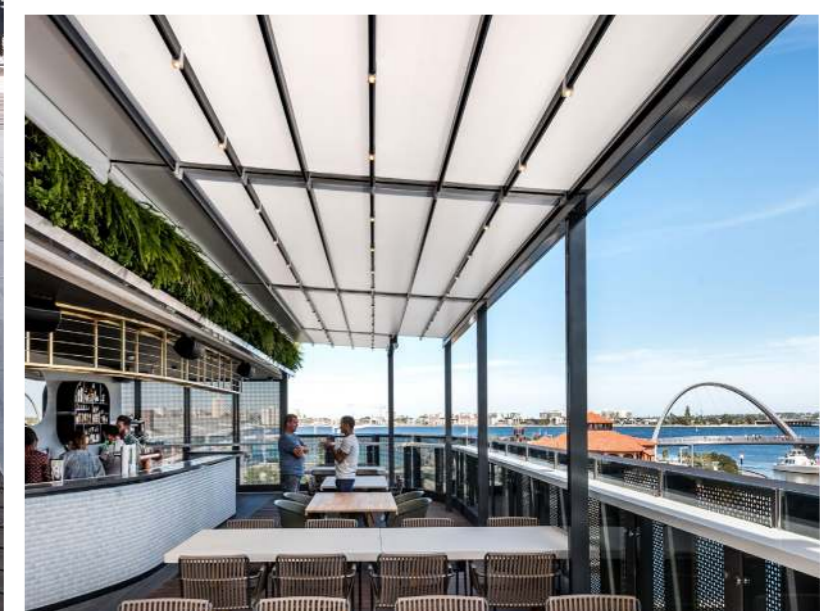

THE REVELEY - ELIZABETH QUAY

Elizabeth Quay is situated in the CBD next to the Swan River and features a large variety of new attractions such as boardwalks, public spaces, accommodation, and entertainment and dining options. The Reveley is Elizabeth Quay's first permanent venue, and with a prime waterside location and three-storey high rooftop, it offers incredible views of the city and river to its guests.

With the rooftop bar and its alfresco dining options being one of the Reveley's main attractions, the owner, Tim McLernon and his wife, wanted to ensure that the outdoor area can be comfortably enjoyed by their customers during any weather conditions and at any time of the day.

They chose our Perth team to install retractable roof systems and outdoor blinds for their rooftop. Although the clients knew which solutions they needed, this wasn't a simple project and the team at MIY Outdoor worked with the clients and their architects for a few months to create a suitable design and determine how many products they needed in the space, and in which blind design and colour choices.

A practical but stylish solution was agreed upon and we installed the Tera retractable roof system with front gutters and LED lighting above the rooftop area. The installation also included motorised slide-tracks with PVC clear materials. But the solution we are most proud of is the customised canopy that features a custom frame and fabric shells. This unique structure was specially designed for The Reveley by MIY Outdoor to fit and complement the unusual lines of the building.