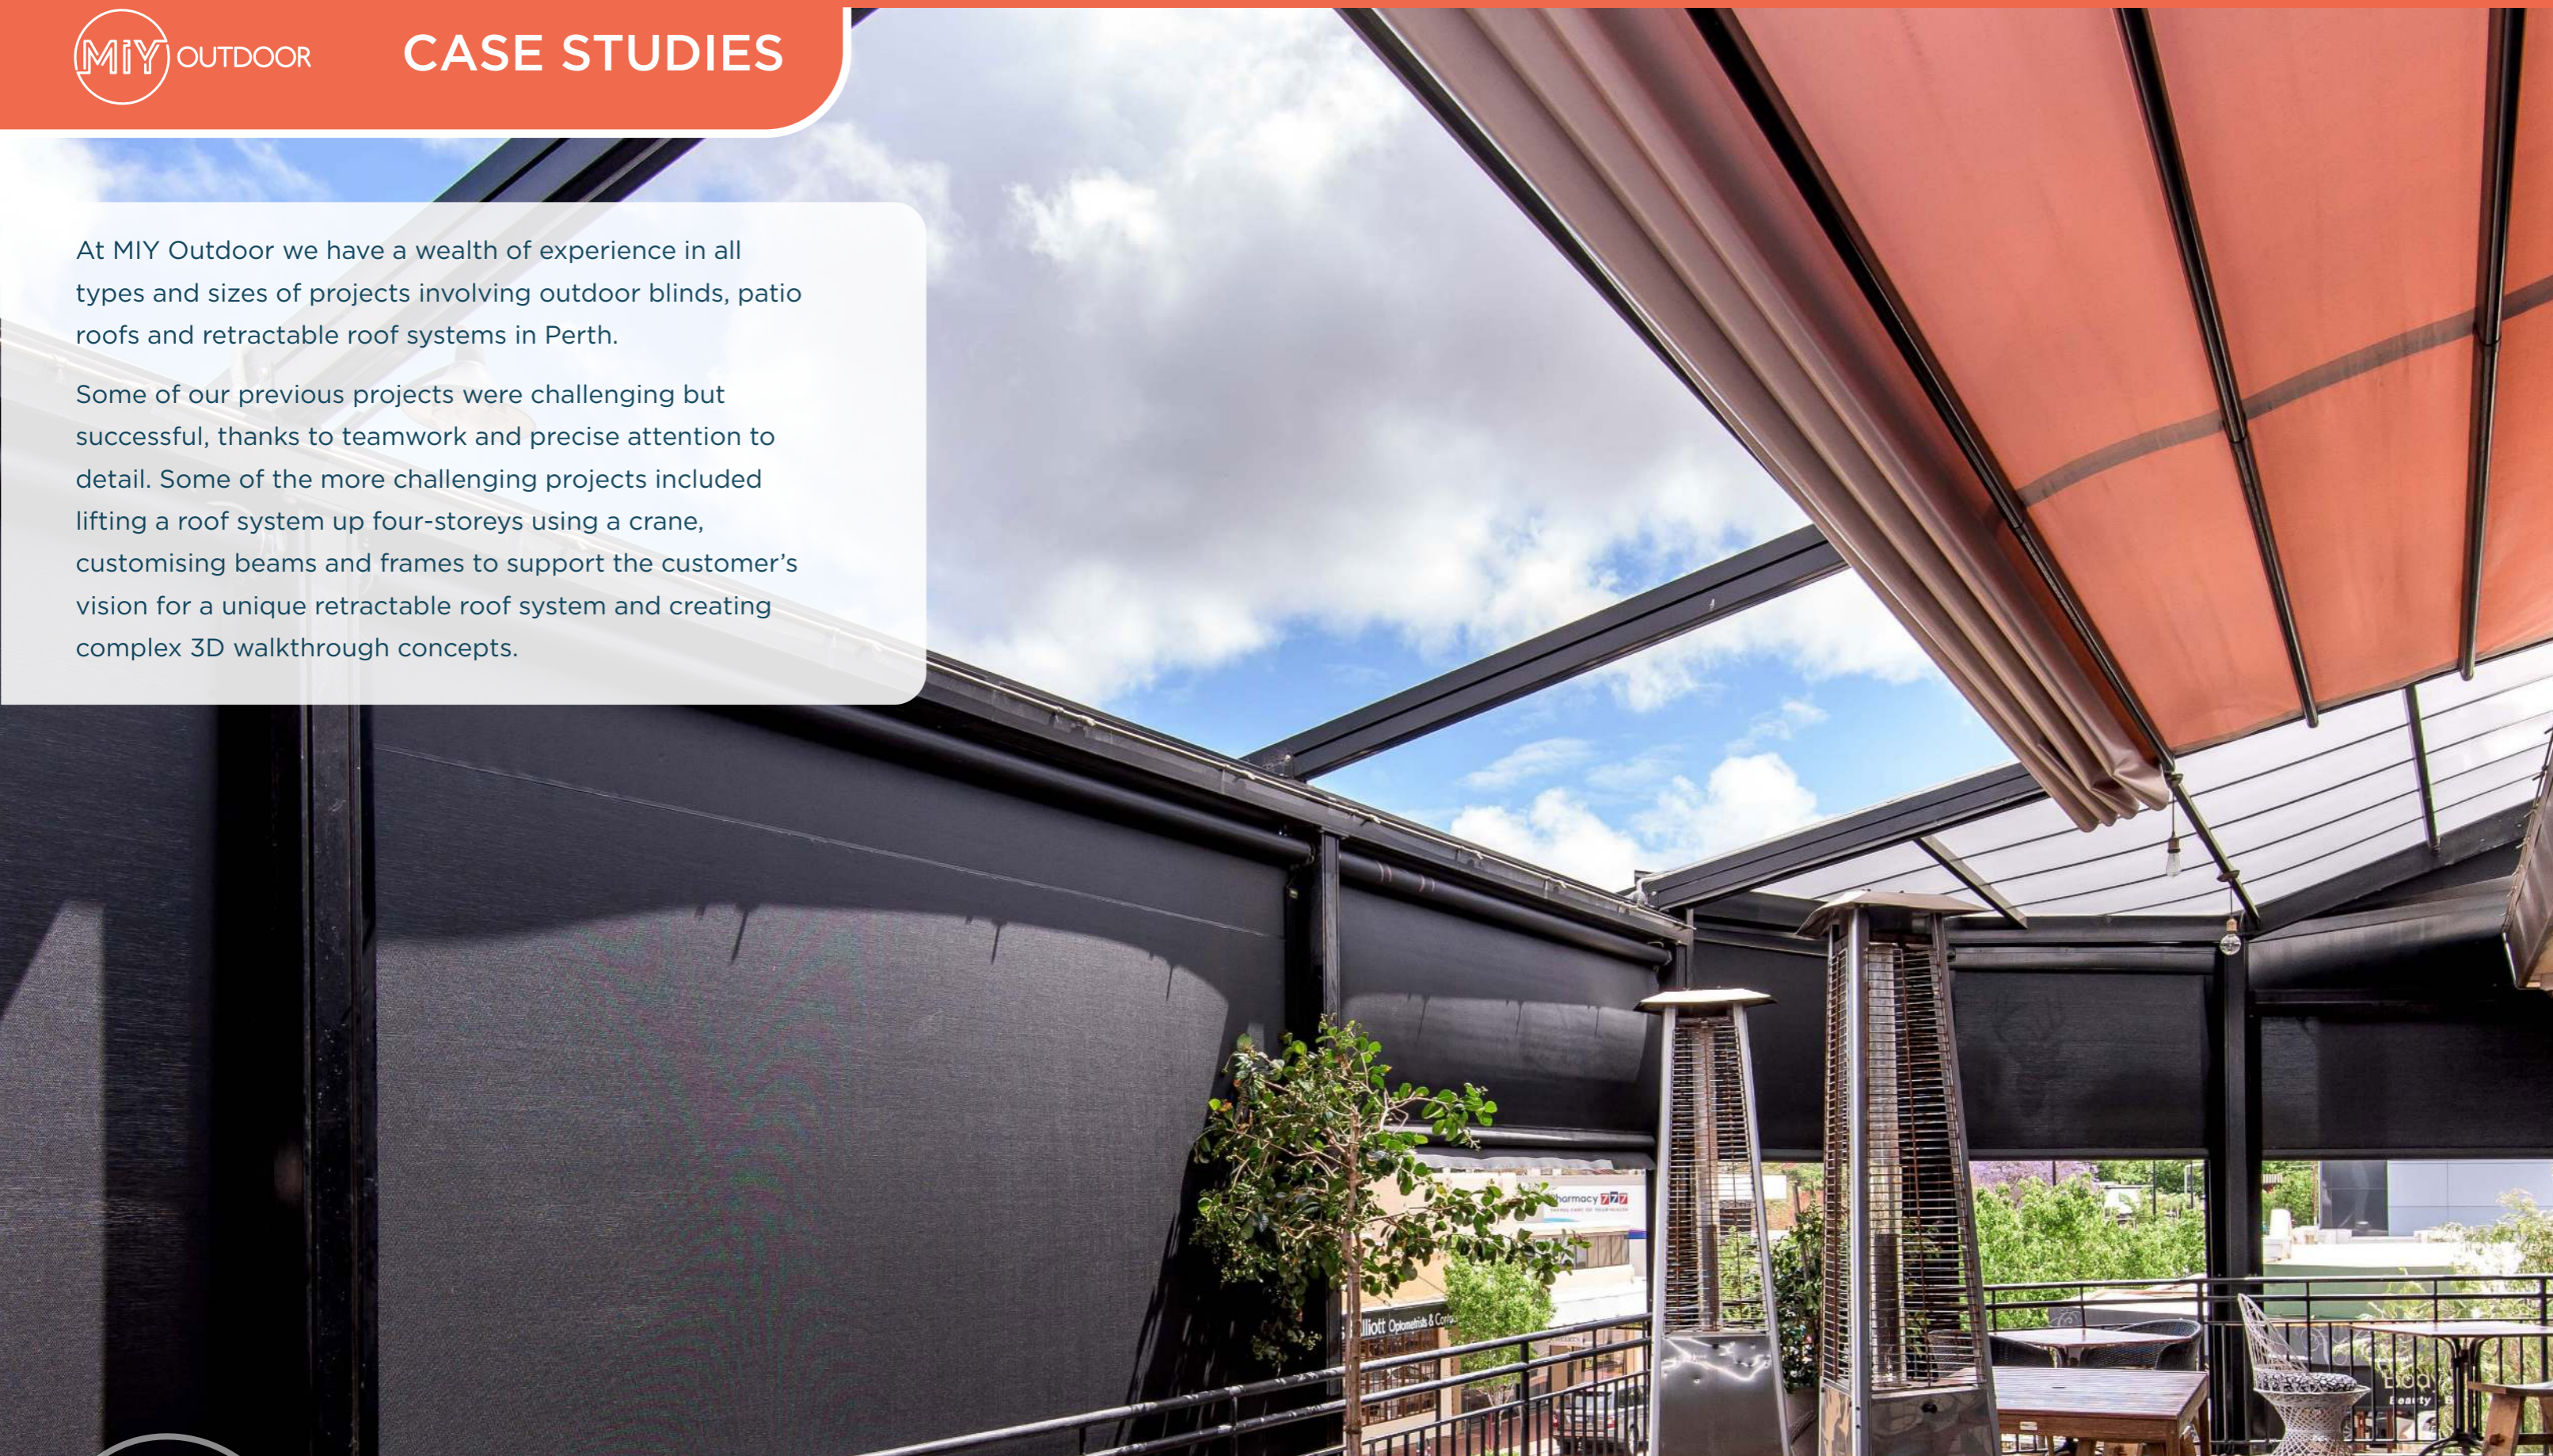

FOLDING ARM AWNINGS

Experience the ultimate overhead protection from the sun with these retractable permanent shade options...perfect for courtyards, beer gardens, extending patio coverage and sheltering play area

Some of our previous projects were challenging but successful, thanks to teamwork and precise attention to detail. Some of the more challenging projects included lifting a roof system up four-storeys using a crane, customising beams and frames to support the customer's vision for a unique retractable roof system and creating complex 3D walkthrough concepts.

THE REVELEY - ELIZABETH QUAY

Elizabeth Quay is situated in the CBD next to the Swan River and features a large variety of new attractions such as boardwalks, public spaces, accommodation, and entertainment and dining options. The Reveley is Elizabeth Quay's first permanent venue, and with a prime waterside location and three-storey high rooftop, it offers incredible views of the city and river to its guests.