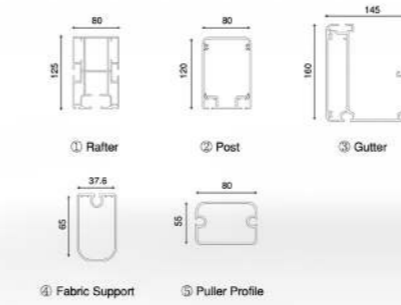

TERA PROFILE DETAILS