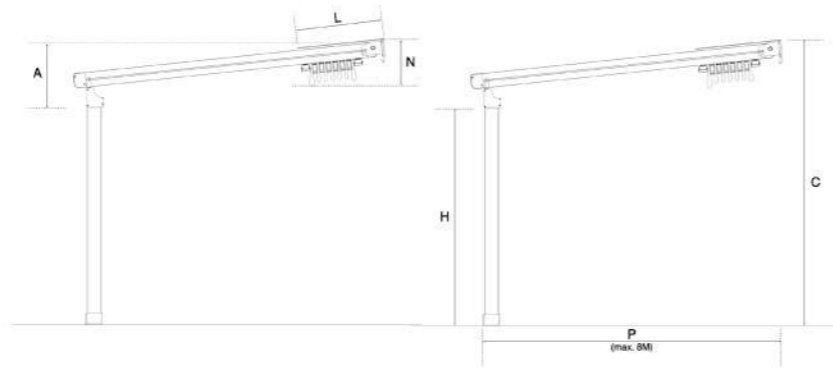

TERA PETRACABLE ROOF SYSTEM

TERA SECTION VIEW

Projection(P)	3M	4M	5M	6M	7M	8M
Fabric Height(N)	425	440	450	465	495	560
Hood(L)	560	670	770	875	995	1080
Fall(A)	440	545	655	755	850	955