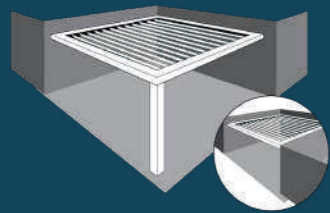

With custom sizing up to 5.8 metres in width, you can choose manual or motorised operation and select from a wide palette of colours and fabrics. MIY Outdoor also provides detailed how-to videos and ongoing support so you can measure and install with confidence all backed by a five-year warranty for peace of mind

LUMEX LOUVRED ROOF SYSTEM

Roofing System Configuration

4 Post | 0 Wall Roofing System

2 Post | 1 Wall Roofing System

1 Post | 2 Wall Roofing System

0 Post | 3/4 Wall Roofing System

TERA PETRACABLE ROOF SYSTEM