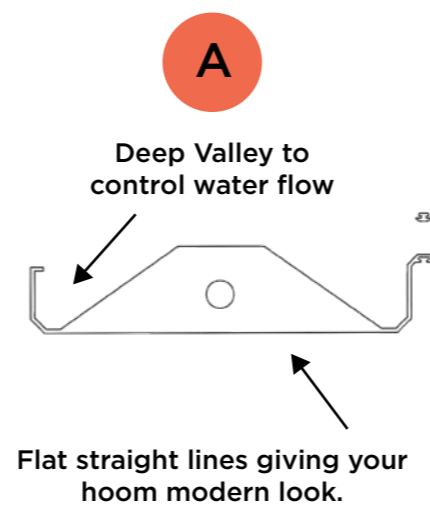

With custom sizing up to 5.8 metres in width, you can choose manual or motorised operation and select from a wide palette of colours and fabrics. MIY Outdoor also provides detailed how-to videos and ongoing support so you can measure and install with confidence all backed by a five-year warranty for peace of mind

LUMEX LOUVRED ROOF SYSTEM

Roofing System Configuration

4 Post | 0 Wall Roofing System

2 Post | 1 Wall Roofing System

1 Post | 2 Wall Roofing System

0 Post | 3/4 Wall Roofing System

TERA PETRACABLE ROOF SYSTEM